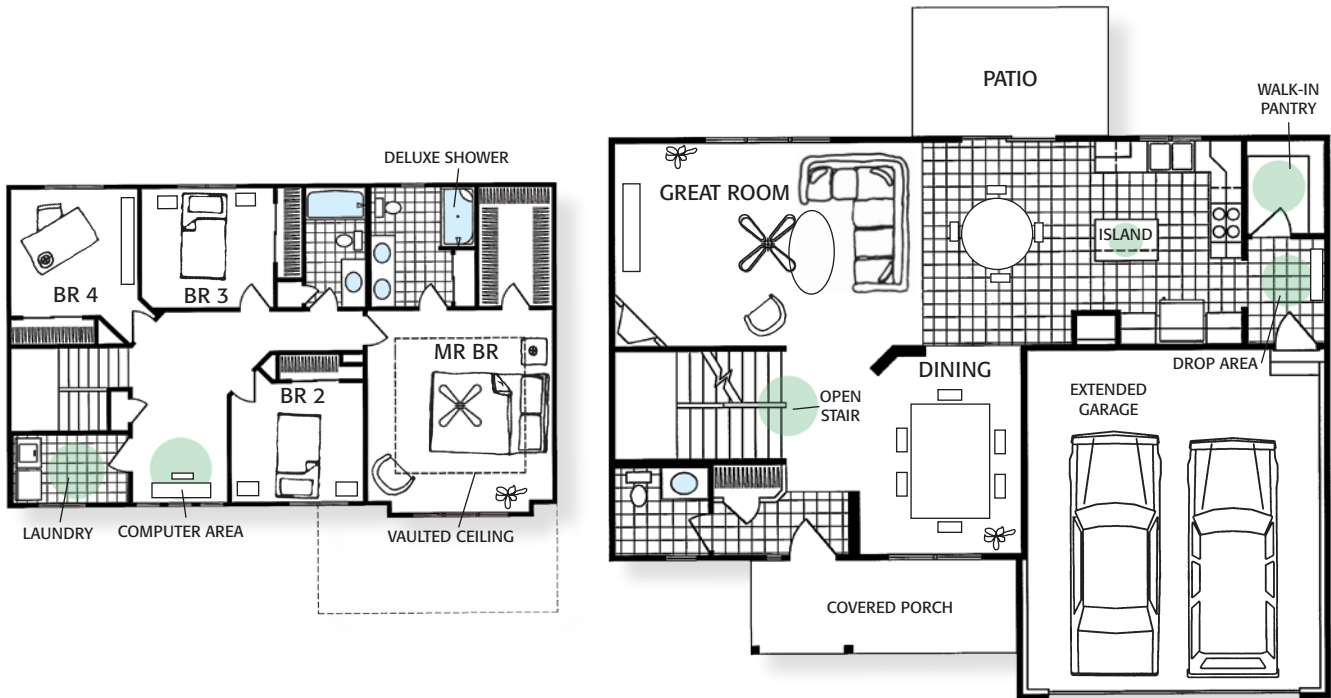

BRADFORD

Two Story, Elevation B • Finished living area 2249 sq. ft.

**CELEBRITY
HOMES**

CelebrityHomesOmaha.com