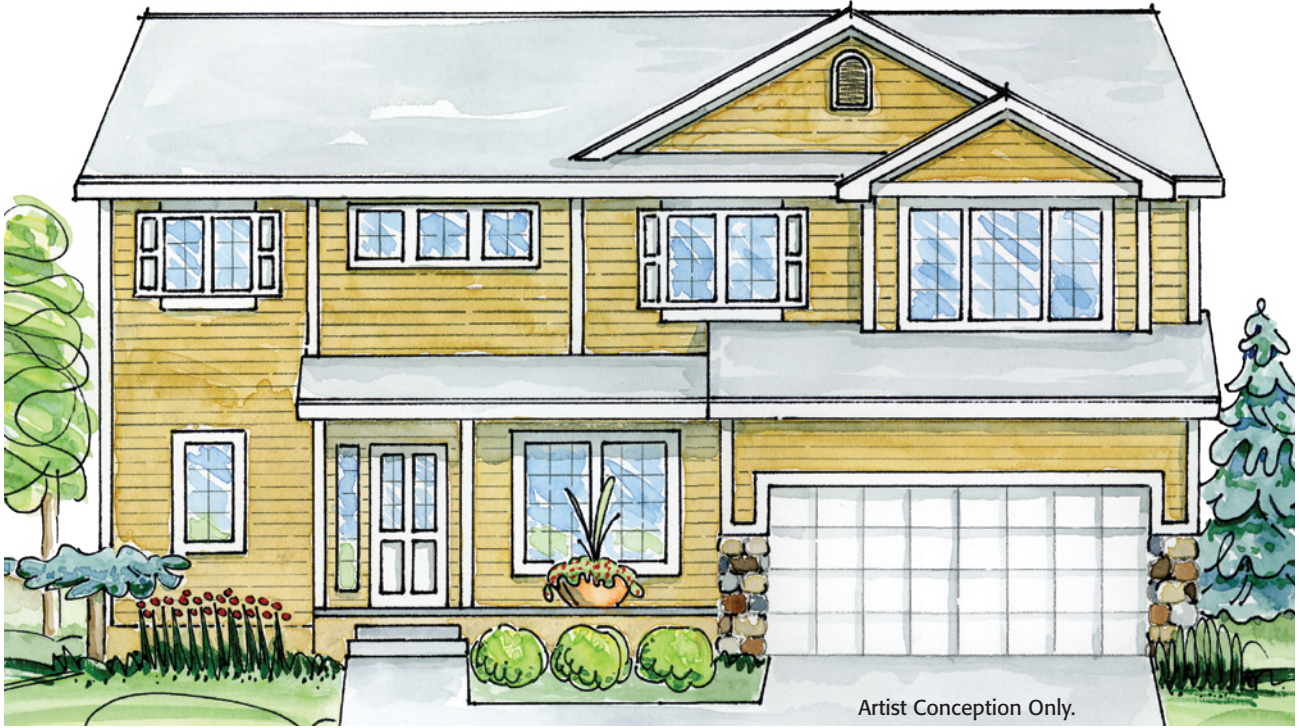

BRADFORD

Two Story, Elevation B • Finished living area 2249 sq. ft.

**CELEBRITY
HOMES**

CelebrityHomesOmaha.com