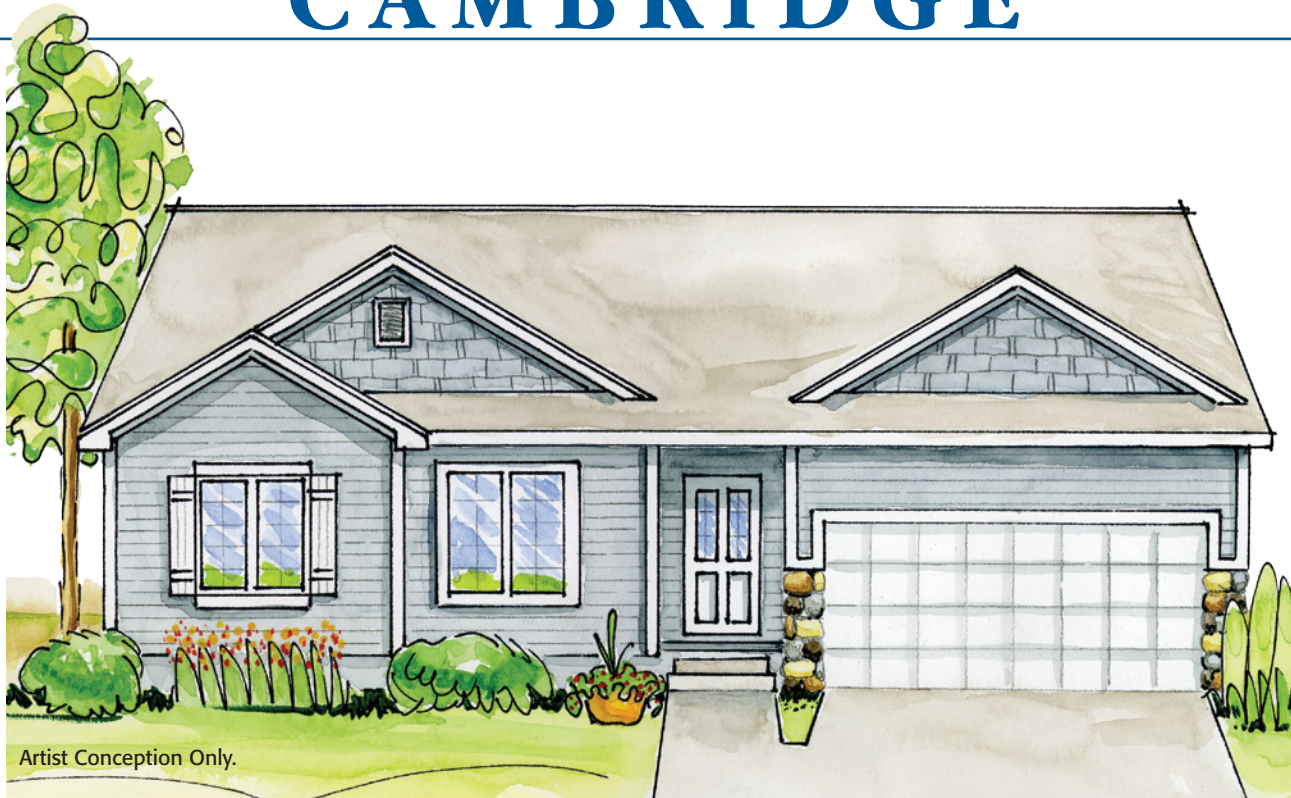

CAMBRIDGE

Artist Conception Only.

Ranch, Elevation C • Finished living area 1607 sq. ft.

**CELEBRITY
HOMES**

CelebrityHomesOmaha.com