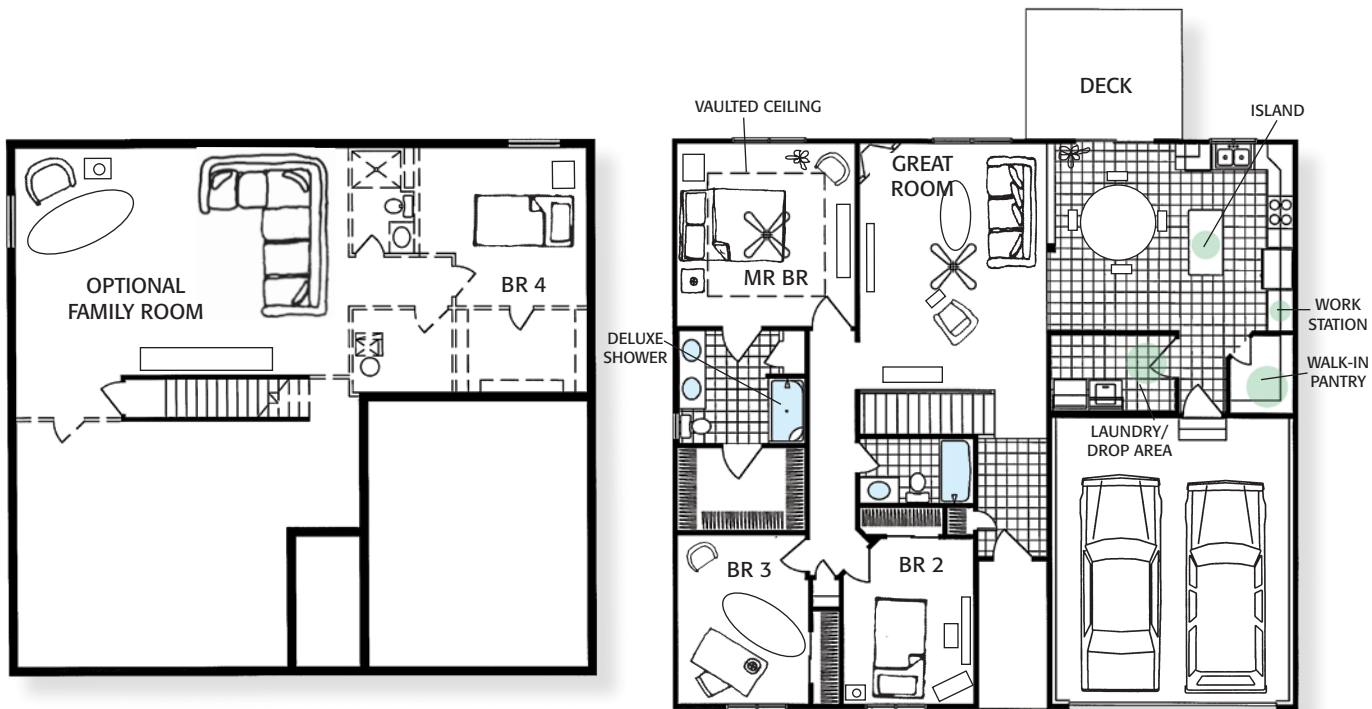

CAMBRIDGE

Artist Conception Only.

Ranch, Elevation C • Finished living area 1607 sq. ft.

**CELEBRITY
HOMES**

CelebrityHomesOmaha.com