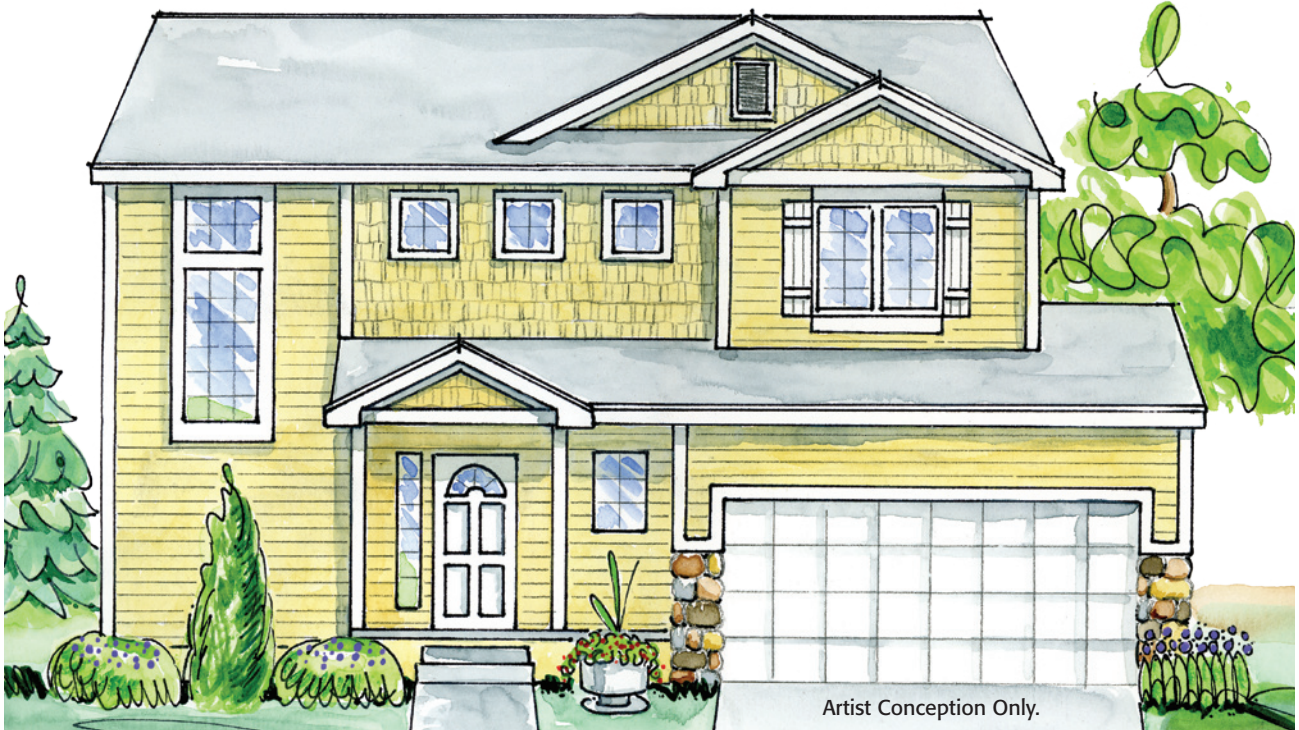

# STERLING

**Two Story, Elevation C • Finished living area 1836 sq. ft.**

**CELEBRITY  
HOMES**

[CelebrityHomesOmaha.com](http://CelebrityHomesOmaha.com)