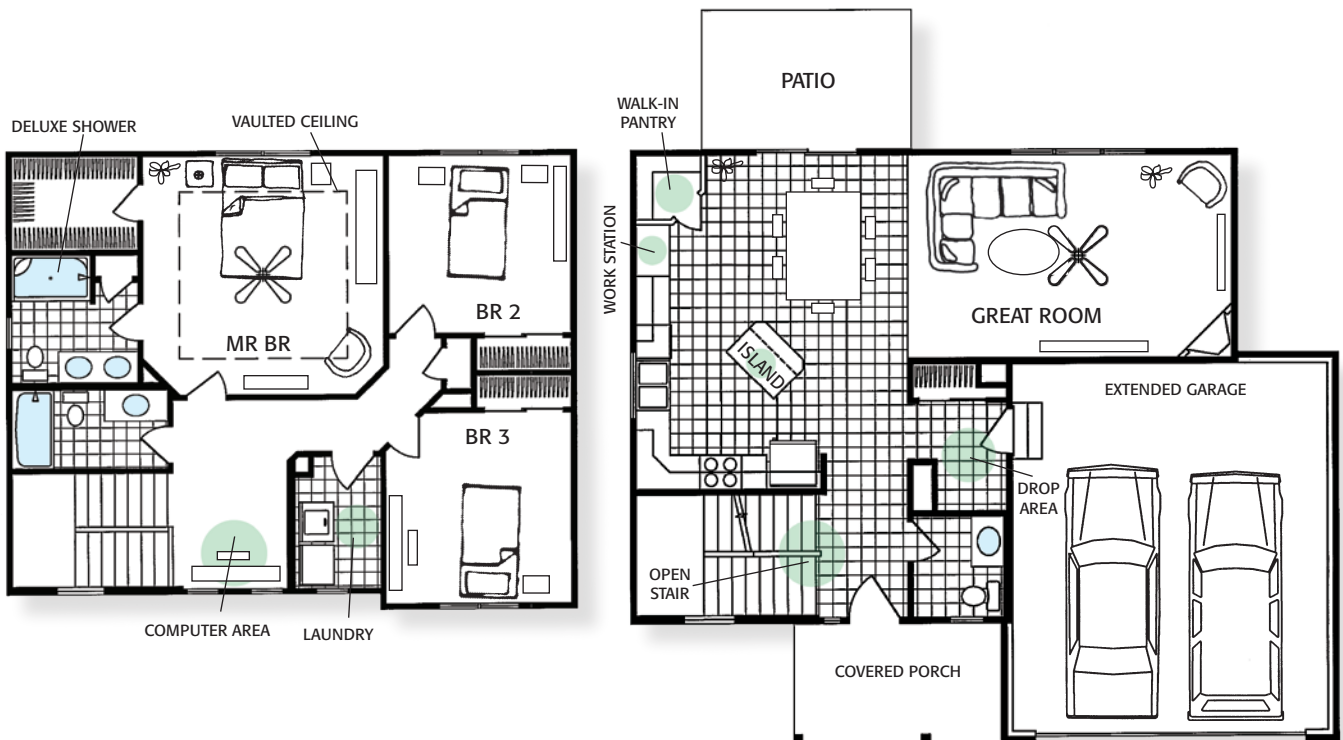

# STERLING

**Two Story, Elevation C • Finished living area 1836 sq. ft.**

**CELEBRITY  
HOMES**

[CelebrityHomesOmaha.com](http://CelebrityHomesOmaha.com)